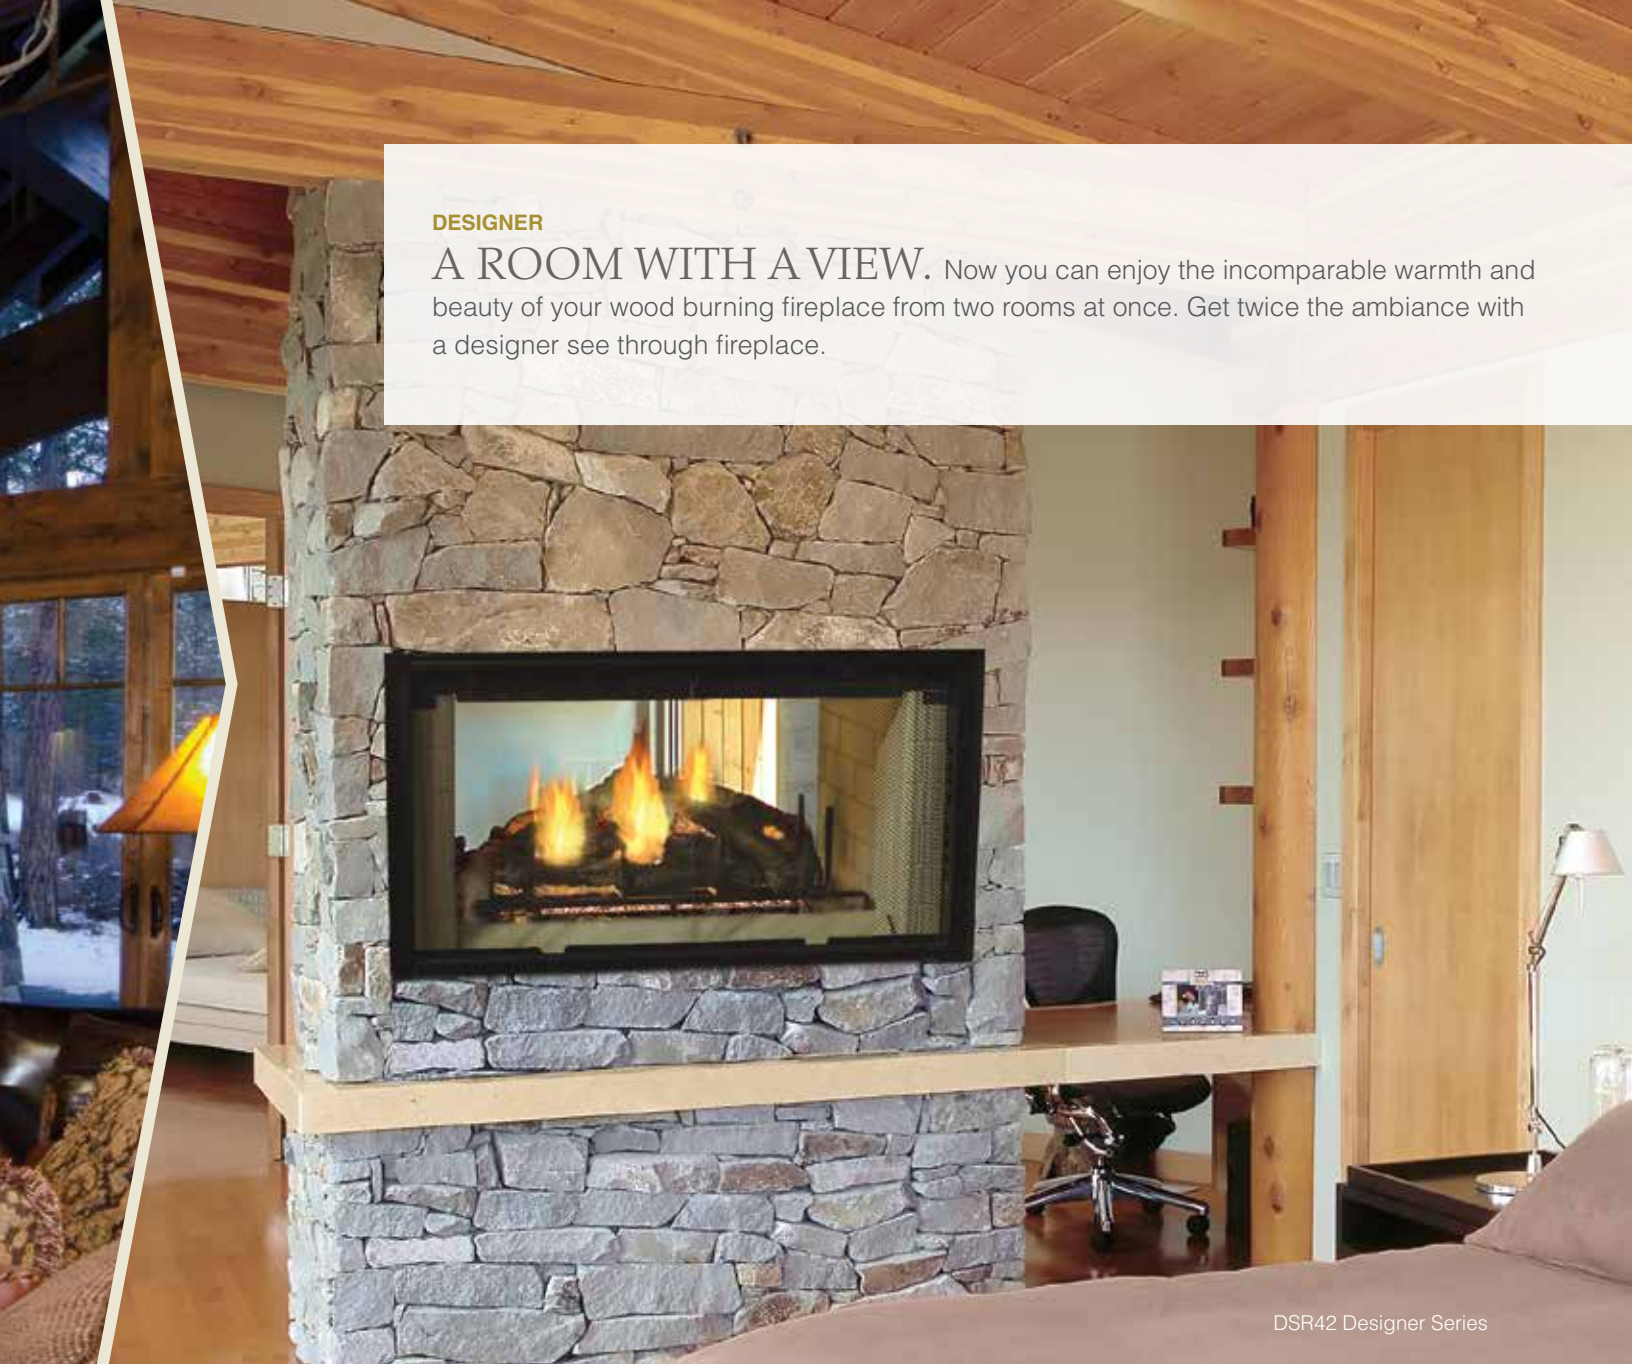

DESIGN OPTIONS

Interior Firebrick

Herringbone

Traditional

Finishing

Bi-Fold Doors

Black

Bronze

Optional doors are both available in Black or Bronze finishes.

DESIGNER

A ROOM WITH A VIEW. Now you can enjoy the incomparable warmth and beauty of your wood burning fireplace from two rooms at once. Get twice the ambiance with a designer see through fireplace.