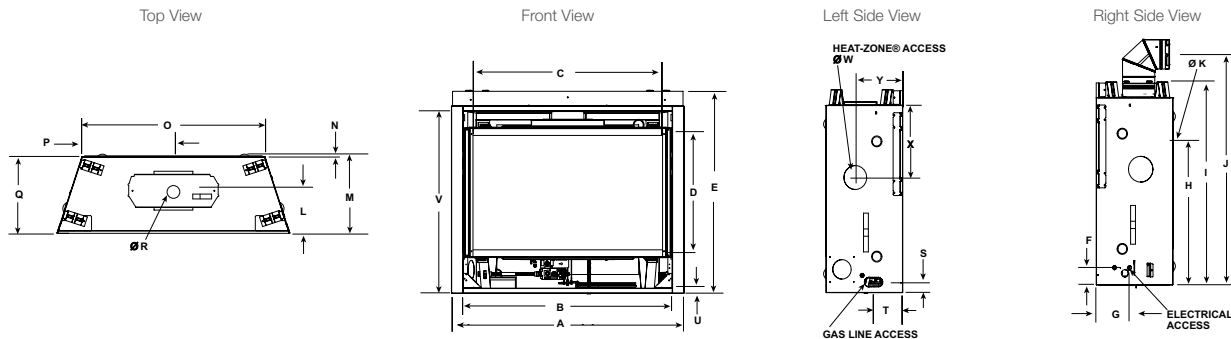

IntelliFire™ Ignition System

An advanced intermittent pilot ignition system. IPI constantly monitors ignition, ensures safe functioning and conserves up to $10/month in energy costs.

Direct Vent Technology

Direct Vent fireplaces remove 100% of combustion exhaust and odors from your space. These sealed fireplaces provide optimal heat, conserve energy and ensure clean indoor air quality.

TECHNICAL SPECIFICATIONS

MODEL	FRONT WIDTH		REAR WIDTH		HEIGHT		DEPTH		GLASS SIZE	BTU/HR INPUT
	ACTUAL	FRAMING	ACTUAL	FRAMING	ACTUAL	FRAMING	ACTUAL	FRAMING		
QUARTZ32	36" [913mm]	37" [940mm]	25-3/4" [653]	37" [940mm]	34-3/8" [873mm]	34-3/4" [882mm]	16-5/16" [415mm]	16-1/4" [413mm]	27-3/16" X 18-1/16" [691mm x 459mm]	15,000 – 21,000 (NG)
QUARTZ36	41" [1041mm]	42" [1067mm]	30-3/4" [781mm]	42" [1067mm]	37-7/8" [962mm]	38-1/4" [972mm]	16-5/16" [415mm]	16-1/4" [413mm]	32-1/16" X 21-1/2" [814mm x 546mm]	17,000 – 24,000 (NG)

MODEL	A	B	C	D	E	F	G	H	I	J	K	L	M	N	O	P	Q	R	S	T	U	V	W	X	Y
QUARTZ32	36" [914mm]	31-1/8" [791mm]	27-3/16" [691mm]	18-1/16" [459mm]	34-1/16" [865mm]	3-9/16" [90mm]	6-7/8" [175mm]	23-3/8" [594mm]	34-3/8" [873mm]	36-7/16" [926mm]	8" [203mm]	8-13/16" [224mm]	16-5/16" [414mm]	1/2" [13mm]	25-3/4" [654mm]	12-7/8" [327mm]	15-7/8" [403mm]	6-5/8" [168mm]	2-3/16" [56mm]	6" [152mm]	1" [25mm]	30-1/16" [764mm]	5" [127mm]	14" [356mm]	9-1/8" [232mm]
QUARTZ36	41" [1041mm]	36-1/8" [918mm]	32-1/16" [814mm]	21-1/2" [546mm]	37-5/8" [956mm]	3-9/16" [90mm]	6-7/8" [175mm]	26-7/8" [683mm]	37-7/8" [962mm]	39-15/16" [1014mm]	8" [203mm]	8-13/16" [224mm]	16-5/16" [414mm]	1/2" [13mm]	30-3/4" [781mm]	15-3/8" [391mm]	15-7/8" [403mm]	6-5/8" [168mm]	2-3/16" [56mm]	6" [152mm]	1" [25mm]	33-9/16" [853mm]	5" [127mm]	14" [356mm]	9-1/8" [232mm]

U.S. Efficiencies

Steady State

Since most homeowners use their fireplaces for an extended time while they are in the room, Steady State measures how efficiently your fireplace converts fuel to heat once it is warmed up and running in a "steady state".

AFUE

AFUE rating is more typically used with appliances, like your furnace, that continually cycle on and off to maintain a constant temperature.

Canada Efficiencies

EnerGuide (CSA P.4.1-15)

EnerGuide is the official Government of Canada mark associated with the labelling and rating of the energy consumption or energy efficiency of specific products.

RATING	QUARTZ 32	QUARTZ 36
Steady State	66.8% (NG) 66.8% (LP)	63.9% (NG) 63.9% (LP)
AFUE	53.0% (NG) 57.7% (LP)	53.0% (NG) 54.9% (LP)
EnerGuide (CSA P.4.1-15)	56.0% (NG) 54.1% (LP)	50.7% (NG) 51.1% (LP)

For more information about Majestic efficient and environmentally friendly products, please visit www.majesticproducts.com

Limited Lifetime Warranty¹

The strongest in the industry, Majestic provides a limited lifetime warranty on gas-burning products of the most important aspects: firebox and heat exchanger.

Your Majestic Dealer: