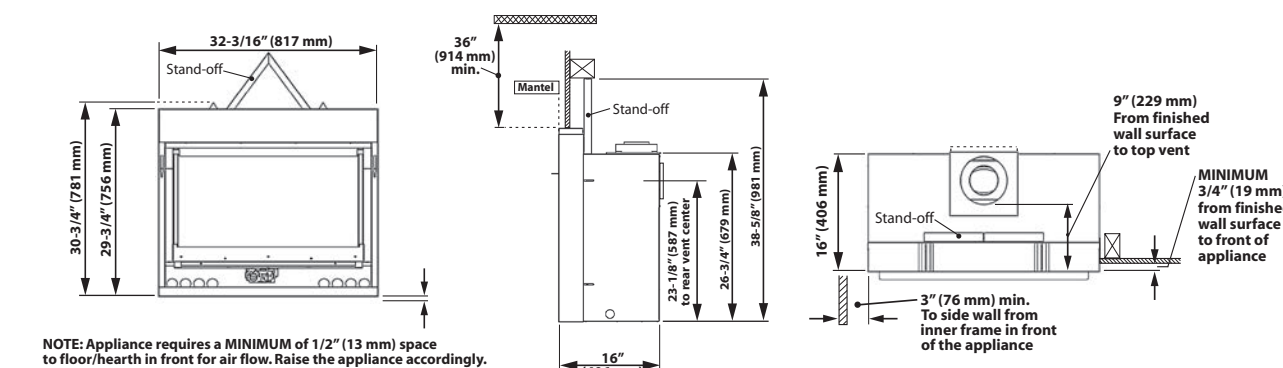

HORIZON FIREPLACE COMPONENTS

ENGINES	534JN	Direct Vent Horizon Engine NG
	534JP	Direct Vent Horizon Engine LPG

FUEL BEDS	534LSK	Log Set Kit
	534RSK	Creekside Rock Set Kit

LINERS	618EBL	Enamel Black Liner (Reflective)
	618RGL	Reflective Glass Liner
	620FBL	Fluted Black Liner
	621VRL	Valor Red Liner
	622LSL	Ledgestone Liner

SURROUNDS	601SFB	Contemporary Steel Front (29-3/4" X 32-3/16"w)
	602CFB	Traditional Cast Front (29-3/4" X 32-3/16"w)
	603FSK	3-Sided Trim - Black (31-1/8" X 35"w)
	605FSK	4-Sided Trim - Black (32-5/8" X 35"w)
	610FVI	Double Door FenderFire Front (31-3/4" X 35-3/4"w)
	611FVI	Single Door FenderFire Front (31-3/4" X 35-3/4"w)
	613CCB	Contemporary Cast Front (31-3/4" X 35-3/4"w)
	614CVI	Arched Cast Surround (35-3/4" X 43-5/8"w)
	615CVI	Cast Surround (35-3/4" X 45-1/4"w)
	623STV	Square Trim Kit - Vintage Iron* (34-7/16" X 44-5/16"w)
	623STZ	Square Trim Kit - Bronze* (34-7/16" X 44-5/16"w)
	645CFV	Clearview Front (Vintage Iron on Black) (31-1/4" X 37-1/4"w)

* Compatible with the 645CFV Clearview Front only

FRETS	RA24CV	Contemporary Fret - Vintage Iron*
	RA24TB	Traditional Fret - Black*
	646CCB	Clearview Cast Fret*
	1225VFB	Ventana Fret - Black*

* Compatible with the 645CFV Clearview Front only

ACCESSORIES	556CLA	Co-linear Adapter - converts co-axial vent to two 3" vent liners (insert app.)
	559CLT	Co-linear Terminal - chimney liner termination cap (for use with 556CLA)
	559SFK	Square Flashing Kit for 559CLT
	658DVK2	Direct Vent Terminal - coaxial with wall thimble
	755CFK	Circulating Fan Kit
	761DRK	Decorative Rock Kit (add to the 534RSK)
	817VAK	Vent Adapter Kit
	845TG	Terminal Guard
	1265WSK	Wall Switch Kit
	GV60BRK	1-Hour Shut Down Handset
GV60NTK	Non-Thermostat Handset	

H4 FIREPLACE COMPONENTS