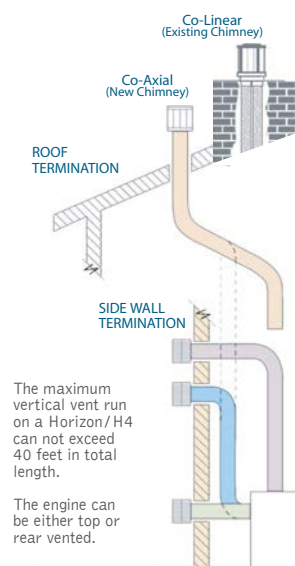

VENTING OPTIONS