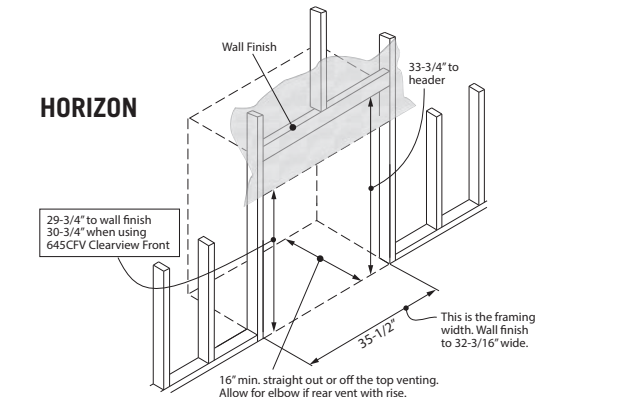

GENERAL FRAMING DIMENSIONS

HORIZON

29-3/4" to wall finish
30-3/4" when using 645CFV Clearview Front
33-3/4" to header
35-1/2" This is the framing width. Wall finish to 32-3/16" wide.
16" min. straight out or off the top venting. Allow for elbow if rear vent with rise.