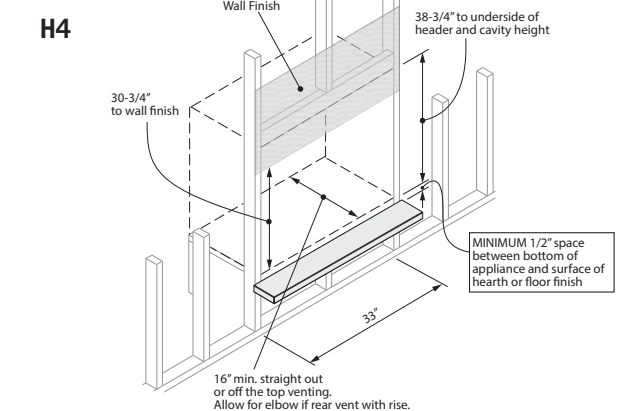

H4

30-3/4" to wall finish
38-3/4" to underside of header and cavity height
33" MINIMUM 1/2" space between bottom of appliance and surface of hearth or floor finish
16" min. straight out or off the top venting. Allow for elbow if rear vent with rise.

UNDERSTANDING ENERGY EFFICIENCY RATINGS

All Valor product literature is published using recognized Canadian and US government test methods for determining energy efficiency performance. This ensures our products will perform in your home as rated. Beware of misleading "steady state" efficiency claims made by manufacturers using their own "in-house" test methods. For example - a large difference between an Energuide rating and a "steady state efficiency" may indicate misleading efficiency claims. For more information visit www.valorfireplaces.com.