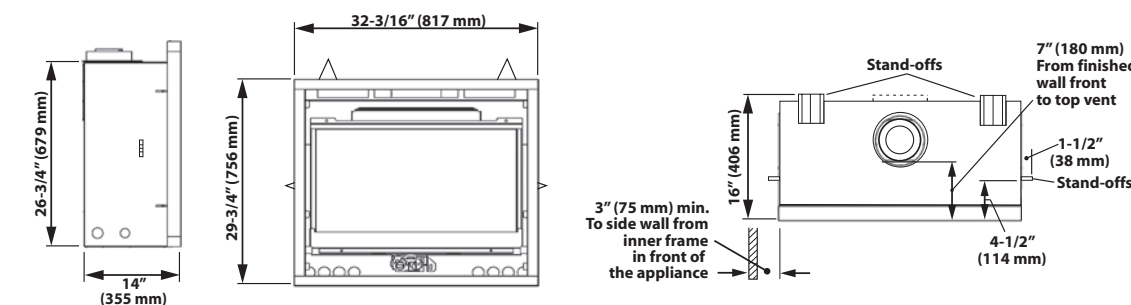

HORIZON / H4 HEAT PERFORMANCE & EFFICIENCY RATINGS

MODEL/FUEL	Model	Fuel	Max. Input BTU/hr	Min. Input BTU/hr	EnerGuide Rating*	Max. Output* (w/out fan) BTU/hr
	534JN	NG	24,000	6,500	70.9%	17,506
	534JP	LPG	24,000	13,000	70.9%	17,506
	650JN	NG	24,000	6,500	70.9%	17,506
	650JP	LPG	24,000	13,000	70.9%	17,506

Certified to ANSI Z21.88-2014/ CSA 2.33-2014 Vented Gas Fireplace Heater American National Standard
CGA - 2.17-91 Gas Fired Appliances for use at High Altitudes

Designed and manufactured by:

Copyright Miles Industries Ltd. 2015
Proudly made in North America
BRHRZN415E - June 2015

Printed on recycled paper

Please Note: Printed images may vary from actual product.
Refer to the 534J/650J Series engine manual for product installation.
All product information is accurate at time of printing and is subject to change.
For more information visit www.valorfireplaces.com

HORIZON / H4 PRODUCT DIMENSIONS, FRAMING DIMENSIONS & VENTING

HORIZON DIMENSIONS

Window Dimensions - 14-3/4" X 26-1/2"w

H4 DIMENSIONS

Window Dimensions - 14-3/4" X 26-1/2"w