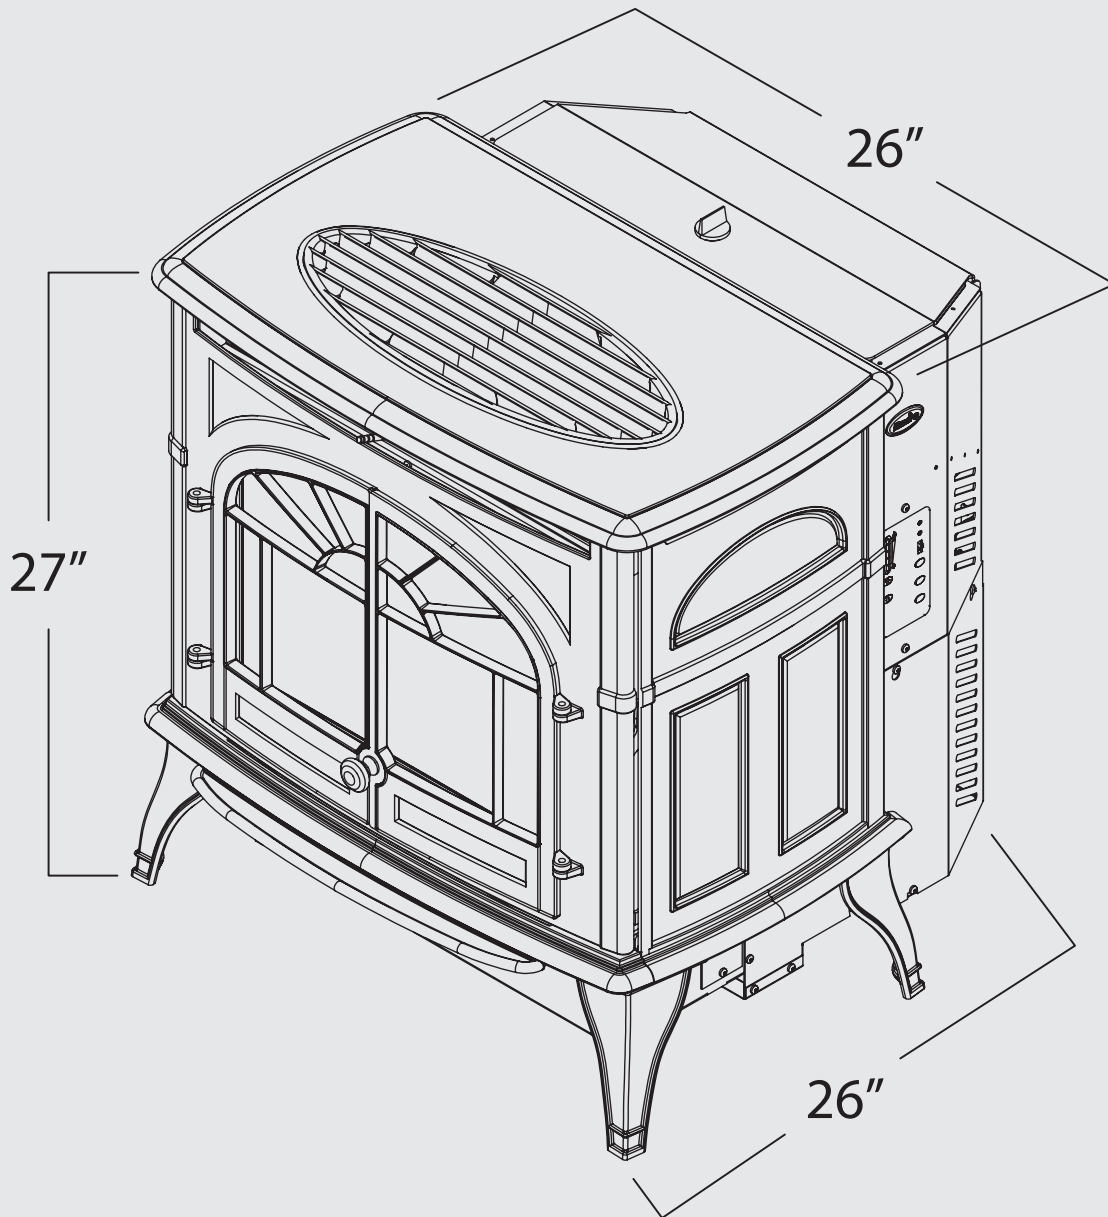

Empress Dimensions

Minimum Clearance to Combustibles

	Empress
Minimum distance to the stove's sides	8"
Minimum distance behind the stove	3"
Minimum distance above the stove	48"
Minimum distance corner to wall	3"

Measurements are approximate please consult owners manual for details.